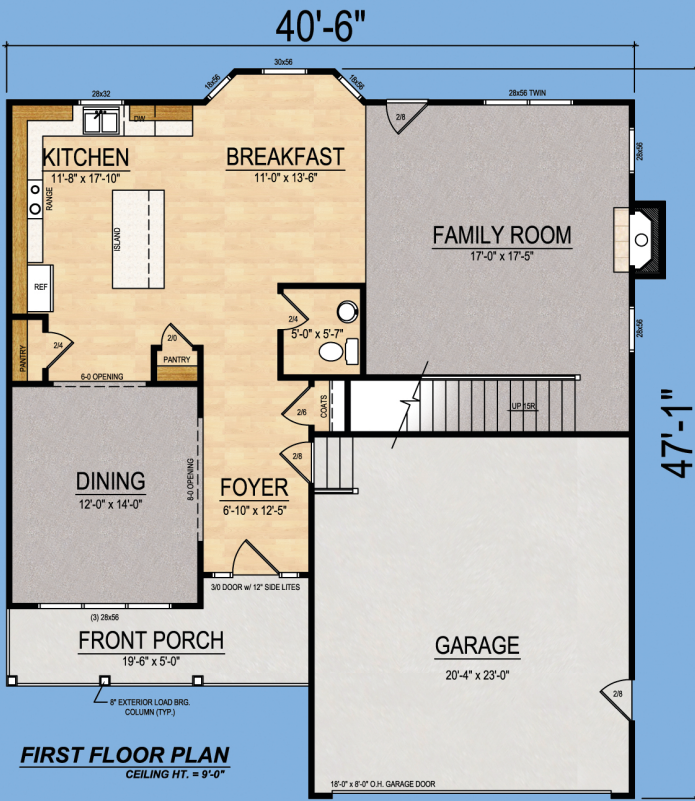

Charlotte

<u>HEATED SQUARE FOOTAGE</u>		<u>UNHEATED SQUARE FOOTAGE</u>	
FIRST FLOOR=	1103	GARAGE=	487
SECOND FLOOR=	1437	FRONT PORCH=	111
THIRD FLOOR=	N/A		
BASEMENT=	N/A		
TOTAL HEATED=	2540	TOTAL UNHEATED=	598

Exterior detail may vary. We reserve the right to make changes in any plans and specifications. Dimensions may not be exact. Features may vary according to different elevations and specifications.